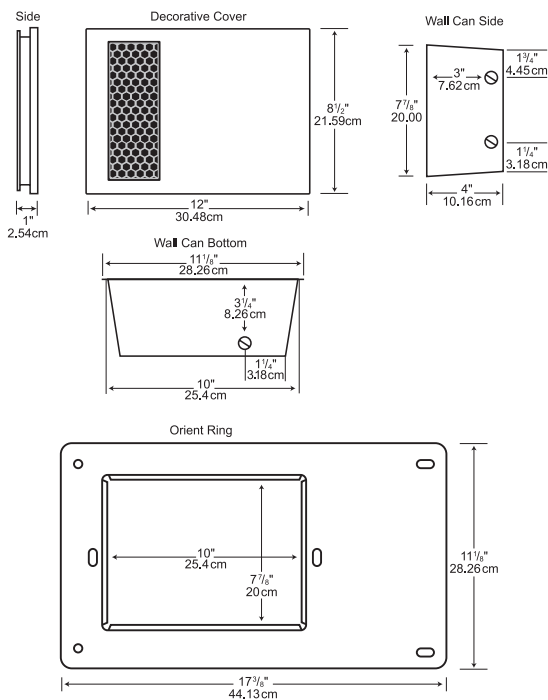

APPLICATIONS

All Residential Applications | Commercial Offices

DIMENSIONS

ROUGH-IN: 10" W x 7-7/8" H x 4" D

COMPLETE UNITS

Part	Model	Description	Watts	Volts	Amps	BTU	Weight (kg/lbs.)
65402	HWC101K	Complete kit with orient ring, CC wall can, ACL	1000	120	8.3	3415	4.6 / 10.1
65403	HWC102K	decorative cover and electronic thermostat		240	4.2		

HEATER ASSEMBLY

Part	Model	Description	Watts	Volts	Amps	BTU	Weight (kg/lbs.)
65316	HW051	heater assembly only	500	120	4.2	1710	2.1 / 4.7
65314	HW101	heater assembly only	1000	120	8.3	3415	2.1 / 4.7
65315	HW151	heater assembly only	1500	120	12.5	5120	2.1 / 4.7
65305	HW052	heater assembly only	500	240	2.1	1710	2.1 / 4.7
65304	HW082	heater assembly only	800	240	3.3	2730	2.1 / 4.7
65303	HW102	heater assembly only	1000	240	4.2	3415	2.1 / 4.7
65302	HW132	heater assembly only	1300	240	5.4	4440	2.1 / 4.7
65313	HW038	heater assembly only	375	208	1.8	1280	2.1 / 4.7
65312	HW058	heater assembly only	525	208	2.5	1795	2.1 / 4.7
65311	HW078	heater assembly only	750	208	3.6	2560	2.1 / 4.7
65310	HW108	heater assembly only	1000	208	4.8	3415	2.1 / 4.7
65309	HW128	heater assembly only	1200	208	5.8	4095	2.1 / 4.7
65308	HW168	heater assembly only	1600	208	7.7	5460	2.1 / 4.7
65301	HW162	heater assembly only	1600/1200	240/208	6.7/5.7	5460/4095	2.1 / 4.7

Note: 5-pack models must be ordered in multiples of 5; 10-pack models in multiples of 10

SPECIFICATIONS

Voltage	120V, 208V, 240/208V
Wattage	Sizes ranging from 375W to 1600W
Color	White
Finish	Powder coating resists fading and abrasion
Construction	Orient ring and wall can 20 gauge steel; outlet grille 22 gauge. Decorative cover is high impact, high temperature non-metallic material
Heating Element	Coil element sealed in steal sheath for rapid heat up
Warranty	5-year warranty on complete unit