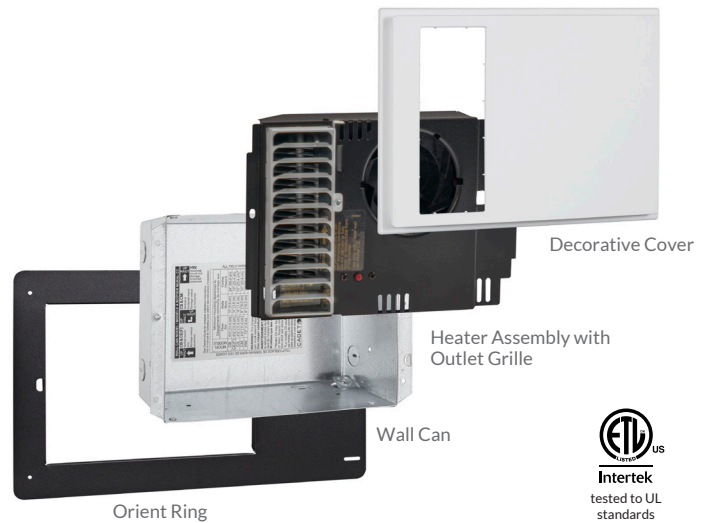

APEX72 WALL HEATER

Bring warmth to your room without sacrificing living space. Our Apex72 installs high on the wall, so you're free to place furniture where you like, and the heater is out of reach for little hands. The quiet fan efficiently spreads the comfort of warm air throughout the entire room.

BENEFITS

- Gain living space - place furniture where you like
- Higher placement is ideal for homes with kids or pets - install 72 inches above floor
- Contemporary look blends seamlessly into any room
- Cover secured by strong magnets, yet detaches easily for cleaning
- Outlet grille is available in two designs
- Recommended cleaning every 24 months, compared with six months for most wall heaters
- Enjoy lasting warmth, thanks to durable sealed heating element
- Includes high-temperature safety shutoff feature

APPLICATIONS

All Residential Applications | Commercial Offices

DIMENSIONS

ROUGH-IN: 10" W x 7-7/8" H x 4" D

COMPLETE UNITS

Part	Model	Description	Watts	Volts	Amps	BTU	Weight (kg/lbs.)
65402	HWC101K	Complete kit with orient ring, CC wall can, ACL	1000	120	8.3	3415	4.6 / 10.1
65403	HWC102K	decorative cover and electronic thermostat		240	4.2		

Note: 5-pack models must be ordered in multiples of 5; 10-pack models in multiples of 10

SPECIFICATIONS

Voltage	120V, 208V, 240/208V
Wattage	Sizes ranging from 375W to 1600W
Color	White
Finish	Powder coating resists fading and abrasion
Construction	Orient ring and wall can 20 gauge steel; outlet grille 22 gauge. Decorative cover is high impact, high temperature non-metallic material
Heating Element	Coil element sealed in steal sheath for rapid heat up
Warranty	5-year warranty on complete unit