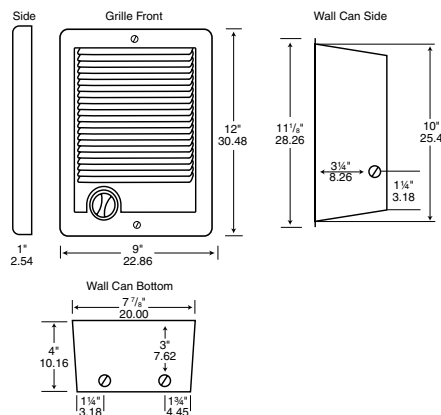

#### HEATER ASSEMBLY

Part	Model	Description	Watts	Volts	Amps	BTU	Weight (kg/lbs.)
65037	CM158	Heater assembly without thermostat	700/800/1500	208	3.4/3.8/7.2	2390/2730/5120	2.3 / 5
65033	CM198	Heater assembly without /	400/700/1100/1500/1900	208	1.9/3.4/5.3 / 7.2/9.1	1710/2730/4095/ 5120/6825	2.2 / 4.8
65034	CM198T	with built-in thermostat					
65035	CM152	Heater assembly without /	700/800/1500	240	2.9/3.3/6.3	2390/2730/5120	2.2 / 4.8
65036	CM152T	with built-in thermostat					
65031	CM192	Heater assembly without /	400/700/1100/1500/1900	240	1.7/2.9/4.6/6.3/7.9	1365/2390/3755/5120/6485	2.2 / 4.8 2.3
65032	CM192T	with built-in thermostat					
			300/525/825/1125/1425	208	1.4/2.5/4.0/5.4/6.9	1025/1790/2815/3840/4860	/ 5

### DIMENSIONS

#### ROUGH-IN: 8" W x 10-1/8" H x 4" D

#### ROUGH-IN: 10-1/8" W x 8" H x 4" D